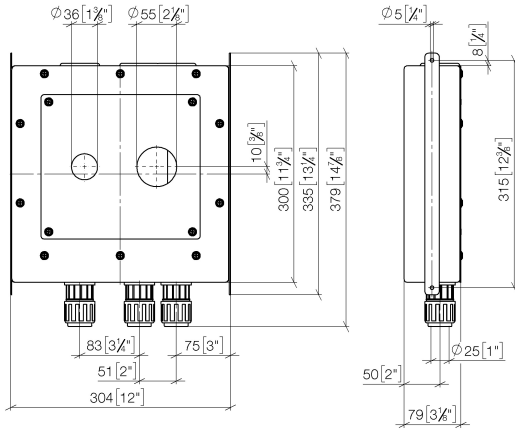

Flow rate chart

Wall-mounted single-lever basin mixer without pop-up waste

36 860 660

Spare parts list

No.	Item Number	Name	Quantity used	Delivery time
1	09 24 03 072 10 90	nipple	1	2
2	90 24 03 280 00 90	nipple	1	2
3	09 31 11 112 90	pin	1	60
4	90 28 22 323 00-06	spout	1	10
5	90 20 66 007 00-06	handle	1	10
6	09 11 02 288-06	cover	1	10
7	90 27 62 011 00-06	rosette	1	10
8	90 15 05 064 01 90	cartridge	1	2
9	09 30 09 064 90	key	1	2

Drybox Wall-mounted single-lever basin mixer Mixer on right/left/or above

#Error

- Dimensions 300 x 300 x 80 mm
- brushed stainless steel cover
- stainless steel casing
- Overflow is part of the scope of delivery.

Required miscellaneous

Extension 20 mm

12 869 970 90

Required miscellaneous

Extension 20 mm

12 870 970 90

Drybox Wall-mounted single-lever basin mixer Mixer on right/left/or above

#Error

mm [inches]

Concealed wall-mounted single-lever mixer

#Error

- 2x female thread 1/2" connections
- 1x female thread 1/2" outlet for wall spout
- 1x female thread 1/2" outlet
- 2x dust cover
- anti-water packing
- soundproofing
- gauge 100 mm