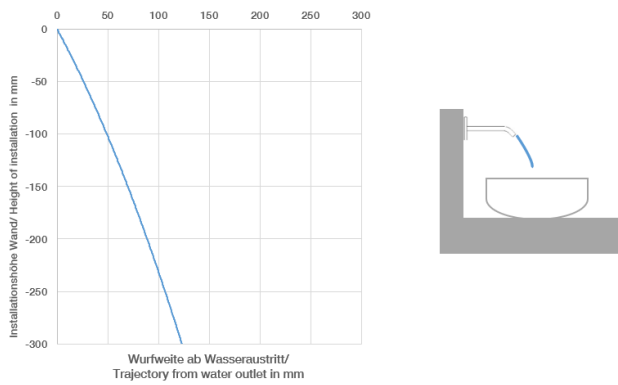

Wall-mounted single-lever basin mixer without pop-up waste

36 860 660

- 190 mm projection
- fixed spout
- circular, air-enriched flow
- hole diameter spout 37 mm
- hole diameter single-lever mixer 57 mm
- rosette for spout Ø 55mm
- rosette for mixer Ø 78mm
- max. flow 5.7 l/min
- lead-free
- This product can help a building to meet requirements of Green Building Rating Systems, e.g. LEED®, BREEAM®, DGNB

Required miscellaneous

Concealed wall-mounted single-lever mixer 35 860 970 90

- min. recess depth 80 mm
- max. recess depth 95 mm

Wall-mounted single-lever basin mixer without pop-up waste

36 860 660

mm [inches]

Flow rate chart

Wall-mounted single-lever basin mixer without pop-up waste

36 860 660

Spare parts list

No.	Item Number	Name	Quantity used	Delivery time
1	09 24 03 072 10 90	nipple	1	2
2	90 24 03 280 00 90	nipple	1	2
3	09 31 11 112 90	pin	1	60
4	90 28 22 323 00-06	spout	1	10
5	90 20 66 007 00-06	handle	1	10
6	09 11 02 288-06	cover	1	10
7	90 27 62 011 00-06	rosette	1	10
8	90 15 05 064 01 90	cartridge	1	2
9	09 30 09 064 90	key	1	2