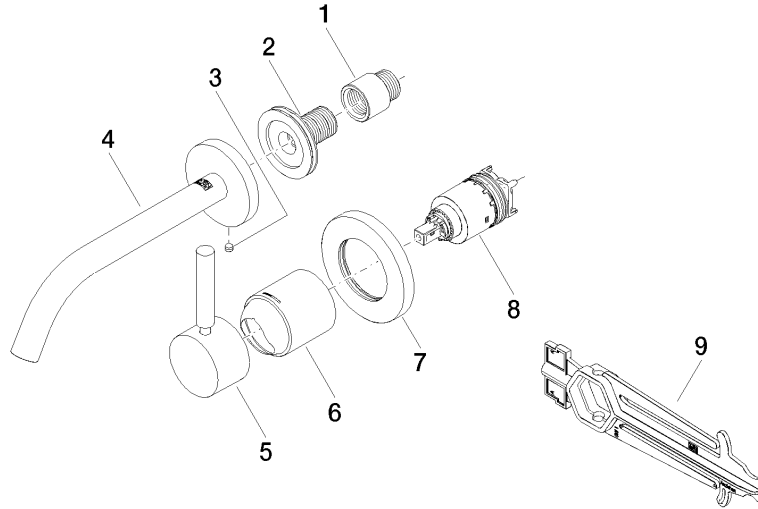

Wall-mounted single-lever basin mixer without pop-up waste

36 860 660

- 190 mm projection
- fixed spout
- circular, air-enriched flow
- hole diameter spout 37 mm
- hole diameter single-lever mixer 57 mm
- rosette for spout Ø 55mm
- rosette for mixer Ø 78mm
- max. flow 5.7 l/min
- lead-free
- This product can help a building to meet requirements of Green Building Rating Systems, e.g. LEED®, BREEAM®, DGNB

Required miscellaneous

Concealed wall-mounted single-lever mixer 35 860 970 90

- min. recess depth 80 mm
- max. recess depth 95 mm

Wall-mounted single-lever basin mixer without pop-up waste

36 860 660

mm [inches]

Flow rate chart

Wall-mounted single-lever basin mixer without pop-up waste

36 860 660

Spare parts list

No.	Item Number	Name	Quantity used	Delivery time
1	09 24 03 072 10 90	nipple	1	2
2	90 24 03 280 00 90	nipple	1	2
3	09 31 11 112 90	pin	1	60
4	90 28 22 323 00-06	spout	1	10
5	90 20 66 007 00-06	handle	1	10
6	09 11 02 288-06	cover	1	10
7	90 27 62 011 00-06	rosette	1	10
8	90 15 05 064 01 90	cartridge	1	2
9	09 30 09 064 90	key	1	2

Drybox Wall-mounted single-lever basin mixer Mixer on right/left/or above

#Error

- Dimensions 300 x 300 x 80 mm
- brushed stainless steel cover
- stainless steel casing
- Overflow is part of the scope of delivery.