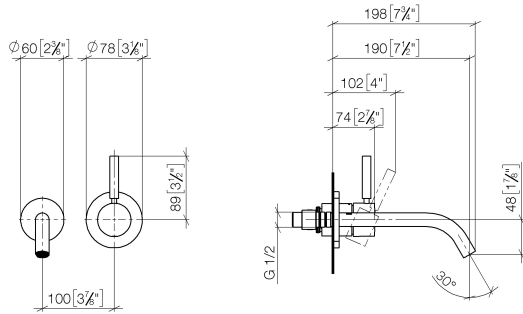

Wall-mounted single-lever basin mixer without pop-up waste

36 860 660

- 190 mm projection
- fixed spout
- circular, air-enriched flow
- hole diameter spout 37 mm
- hole diameter single-lever mixer 57 mm
- rosette for spout Ø 55mm
- rosette for mixer Ø 78mm
- max. flow 5.7 l/min
- lead-free
- This product can help a building to meet requirements of Green Building Rating Systems, e.g. LEED®, BREEAM®, DGNB

Required miscellaneous

Concealed wall-mounted single-lever mixer 35 860 970 90

- min. recess depth 80 mm
- max. recess depth 95 mm

Wall-mounted single-lever basin mixer without pop-up waste

36 860 660

mm [inches]

Flow rate chart

Wall-mounted single-lever basin mixer without pop-up waste

36 860 660

Spare parts list

No.	Item Number	Name	Quantity used	Delivery time
1	09 24 03 072 10 90	nipple	1	2
2	90 24 03 280 00 90	nipple	1	2
3	09 31 11 112 90	pin	1	60
4	90 28 22 323 00-06	spout	1	10
5	90 20 66 007 00-06	handle	1	10
6	09 11 02 288-06	cover	1	10
7	90 27 62 011 00-06	rosette	1	10
8	90 15 05 064 01 90	cartridge	1	2
9	09 30 09 064 90	key	1	2

Drybox Wall-mounted single-lever basin mixer Mixer on right/left/or above

#Error

- Dimensions 300 x 300 x 80 mm
- brushed stainless steel cover
- stainless steel casing
- Overflow is part of the scope of delivery.