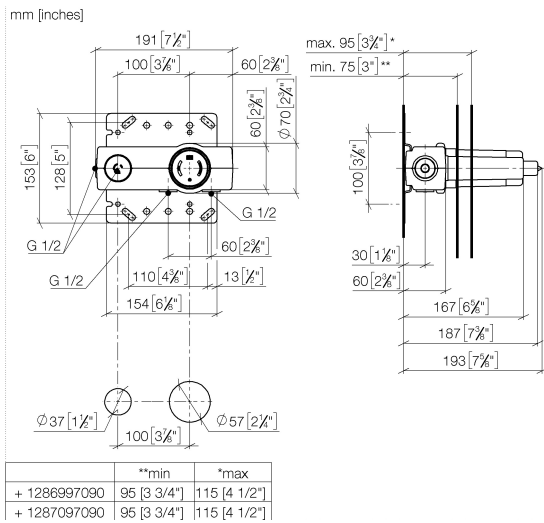

Wall-mounted single-lever basin mixer without pop-up waste

36 860 660

- 190 mm projection
- fixed spout
- circular, air-enriched flow
- hole diameter spout 37 mm
- hole diameter single-lever mixer 57 mm
- rosette for spout Ø 55mm
- rosette for mixer Ø 78mm
- max. flow 5.7 l/min
- lead-free
- This product can help a building to meet requirements of Green Building Rating Systems, e.g. LEED®, BREEAM®, DGNB

Drybox Wall-mounted single-lever basin mixer Mixer on right/left/or above

#Error

- Dimensions 300 x 300 x 80 mm
- brushed stainless steel cover
- stainless steel casing
- Overflow is part of the scope of delivery.

- Can only be combined with exposed trim parts 36 86X SSS-FF.

Recommended miscellaneous

Extension 20 mm 12 870 970 90

- Can only be combined with exposed trim parts 36 86X 664-FF.

Recommended miscellaneous

Adapter for reversed water connections 12 880 970 90

- Not suitable for combining with META PURE (36 86X 664-FF).

Concealed wall-mounted single-lever mixer

#Error

Flow rate chart

Concealed wall-mounted single-lever mixer