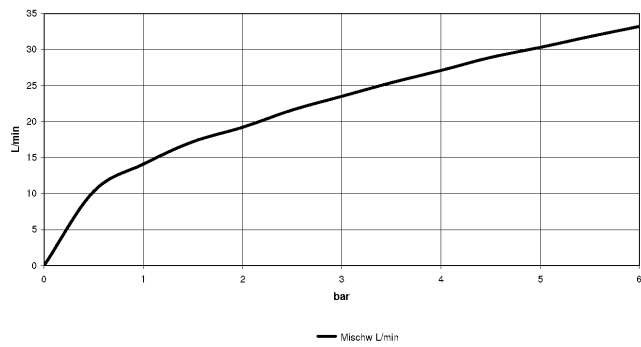

Adapter for reversed water connections 12 880 970 90

- Not suitable for combining with META PURE (36 86X 664-FF).

Concealed wall-mounted single-lever mixer

#Error

Flow rate chart

Concealed wall-mounted single-lever mixer