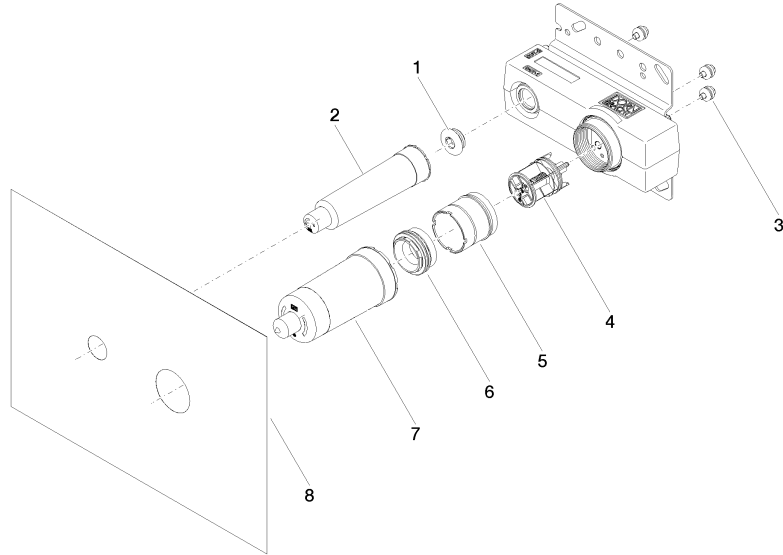

Adapter for reversed water connections 12 880 970 90

- Not suitable for combining with META PURE (36 86X 664-FF).

Concealed wall-mounted single-lever mixer

#Error

Flow rate chart

Concealed wall-mounted single-lever mixer

#Error

Spare parts list

No.	Item Number	Name	Quantity used	Delivery time
1	04 31 20 006 00 90	plug	1	2
2	09 21 02 173 90	cap	1	2
3	90 23 01 091 00 90	set	3	2
4	90 31 20 107 00 90	plug	1	2
5	90 17 01 238 00 90	sleeve	1	2
6	90 24 04 349 00 90	threaded connector	1	2
7	09 21 02 176 90	cap	1	60
8	04 14 03 074 00 90	gasket kit	1	60